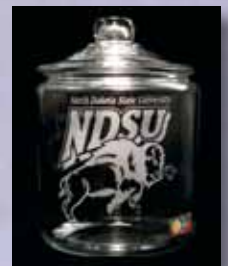

## Collegiate

**Collegiate Cake Pan**—A 9x13 cake pan personalized with interlocking ND (UND), Sioux logo (UND), or NDSU Bison logo.

**Collegiate Cake Pan**—A 9x13 cake pan personalized with "Fighting Sioux" lettering.

**Collegiate Candy Jar**—(32oz.) Jar with sealed lid. Etched with interlocking ND (UND) logo, Sioux logo, or NDSU Bison logo."

**Collegiate Water Carafe**—One-liter carafe etched with interlocking ND (UND) logo, Sioux logo, or NDSU Bison logo.

**Collegiate Mirror**—(12x12) Etched with NDSU Bison logo, interlocking ND (UND) or Fighting Sioux logo.

**Collegiate One-gallon Jar**—Attractive, one-gallon, covered jar etched with NDSU Bison logo, interlocking ND (UND) or Sioux logo (UND).

**Collegiate Drinking Mug**—Drinking mug holding 12½ oz. is perfect for any hot or cold drink. Etched with interlocking ND (UND) logo, Sioux logo (UND) or NDSU Bison logo.