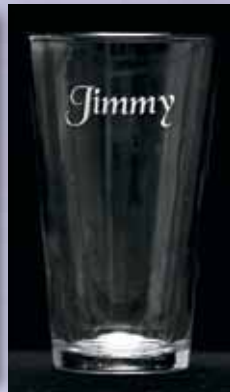

# All-Occasion Etched Glassware

Mugs & Glasses - Great Groomsmen & Bridesmaids Gifts!

**Sports Mug (15 oz.)**—Etched with name and date or monogrammed initials. A 25oz. sports mug is also available.

**Drinking Mug (12½ oz.)**—Etched with name, school initials, and year.

**Bell Stein (16 oz.)**—Clear glass with bicycle bell on handle. Etched with first name and date (optional).

**German Stein (16 oz.)**—Clear glass with pewter lid. Etched with a first name and date (optional).

**Jar Glass (16 oz.)**—Drinking jar etched with wheat design and farm name OR phrase of your choice.

**Footed Coffee Mug (8½ oz.)**—Includes 8½ ounce Irish coffee mug etched with name on side.

**Pint Glass (16 oz.)**—Tapered tumbler with name etched on side.